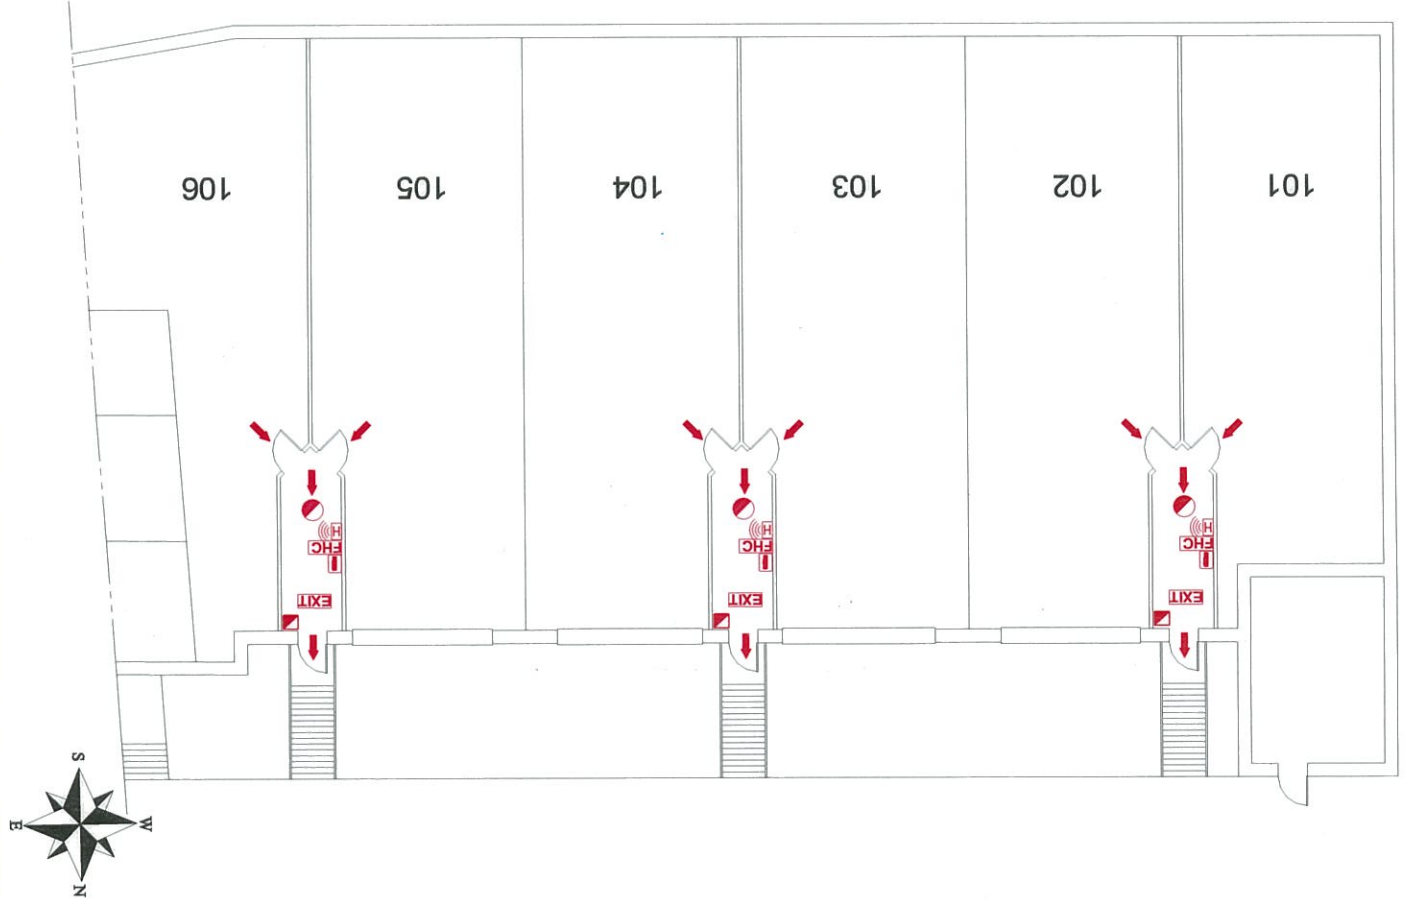

Project Title
640-WEST-ST.

Drawing Title
OUTSIDE-GROUND-PLAN

Job:
JOB-TITLE

Consultant's Seal
 Consultant:
 Design:
 Drawn: SEAN WANG
 Reviewed:
 Approved:

Architect's Seal
 Date: OCTOBER-26-2018
 Project No.: PROJECT-NO.4
 Scale: N/A
 Drawing No.: 5-OF-9

Unless otherwise specified, all measurements are in inches

5
 Outside Ground Plan
 Scale: N/A